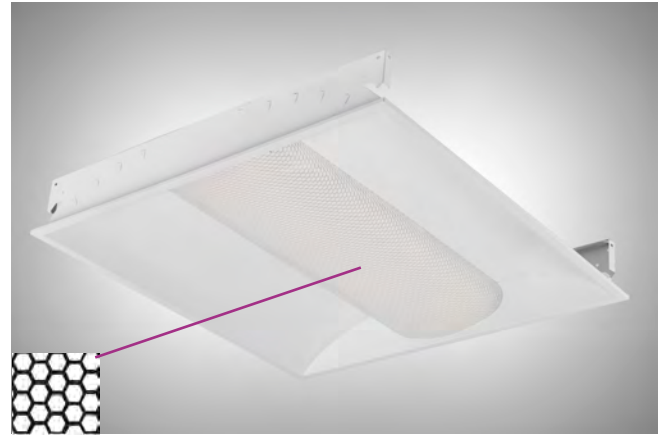

STELLA[®]

LOW-PROFILE BASKET LUMINAIRE

Architectural style with exceptional visual comfort for any ceiling.

STELLA Opal Lens (Standard)

STELLA Honeycomb Lens (Optional)

STELLA[®], the LED low-profile basket luminaire by LumenOptix[®], enhances architectural design with exceptional visual comfort at value pricing for any commercial facility. The STELLA[®] delivers high quality, uniform illumination and significant gains in energy efficiency for new construction or as one-to-one fixture replacements for troffers and parabolic luminaires in existing facilities. It is ideal for applications such as office spaces, K-12 schools, universities, retail, airports and non-surgical medical facilities.

ENHANCES ANY ENVIRONMENT

The STELLA[®] basket luminaire comes with a variety of unique architectural finishes. Available center basket diffuser options include an opal lens or a variety of stylish decorative perforated metal diffusers. Mounting options include recessed grid, flush (drywall), surface and pendant quad cable. The STELLA[®] basket luminaire is compatible with any wired or wireless control system and is DLC listed qualifying it for rebates across the country.

FEATURES AND BENEFITS

- Provides even illumination with minimal glare creating exceptional visual comfort
- Able to be installed in any ceiling space
- Utilizes high quality LEDs that are binned to within three MacAdam ellipses to ensure color consistency
- Well controlled LED temperatures ensure color and output stability and long life
- Options available: battery backup, architectural perforated diffusers, recessed grid mount, flush (drywall) mount, surface mount and pendant quad cable mount
- 0-10 V dimming compatibility standard
- Sizes: 2x2, 2x4
- Overall fixture depth: 3.75"
- Lumen Packages: 3800 - 5000
- Efficacy: up to 120 lm/W
- CCT: 3500 K, 4000 K, 5000 K
- L70 > 50,000 hours
- Compatible with any wired or wireless control system
- DLC listed qualifying it for rebates across the country